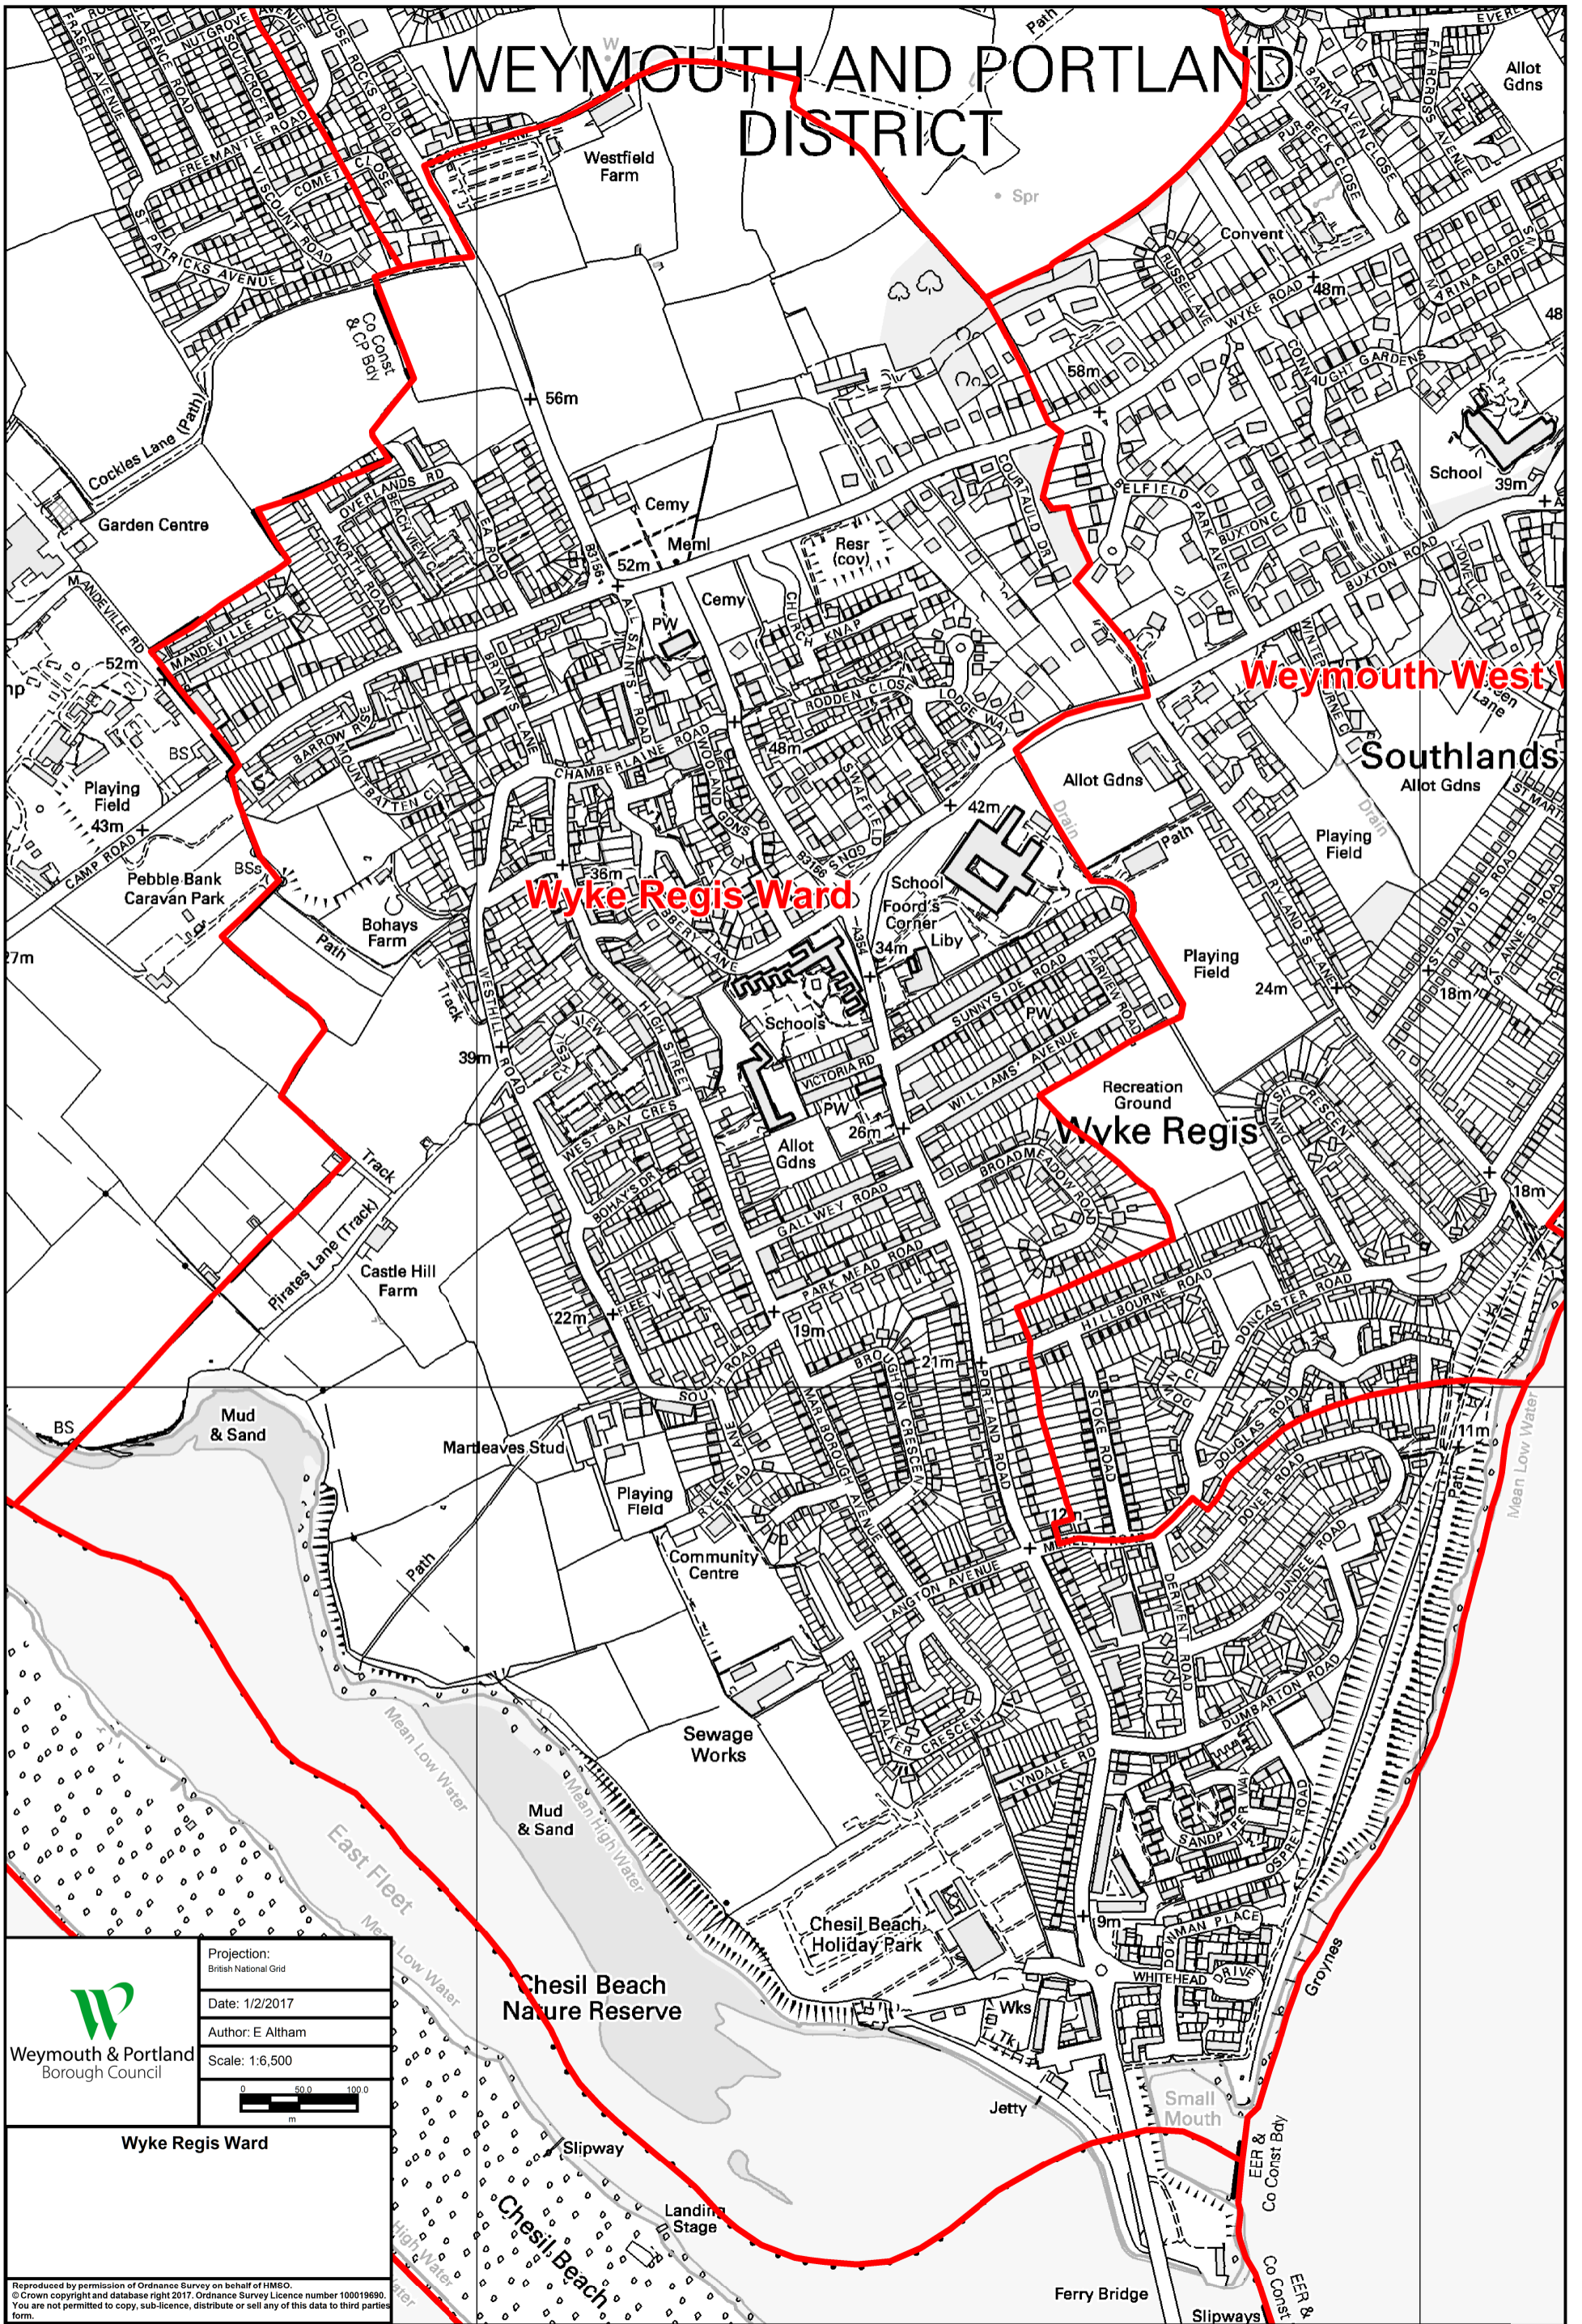

WEYMOUTH AND PORTLAND DISTRICT

Weymouth West

Southlands

Wyke Regis Ward

Wyke Regis

Chesil Beach Nature Reserve

 <p>Weymouth & Portland Borough Council</p>	Projection: British National Grid
	Date: 1/2/2017
	Author: E Altham
	Scale: 1:6,500
	
<p>Wyke Regis Ward</p>	
<p><small>Reproduced by permission of Ordnance Survey on behalf of HMSO. © Crown copyright and database right 2017. Ordnance Survey Licence number 100019690. You are not permitted to copy, sub-licence, distribute or sell any of this data to third parties in any form.</small></p>	